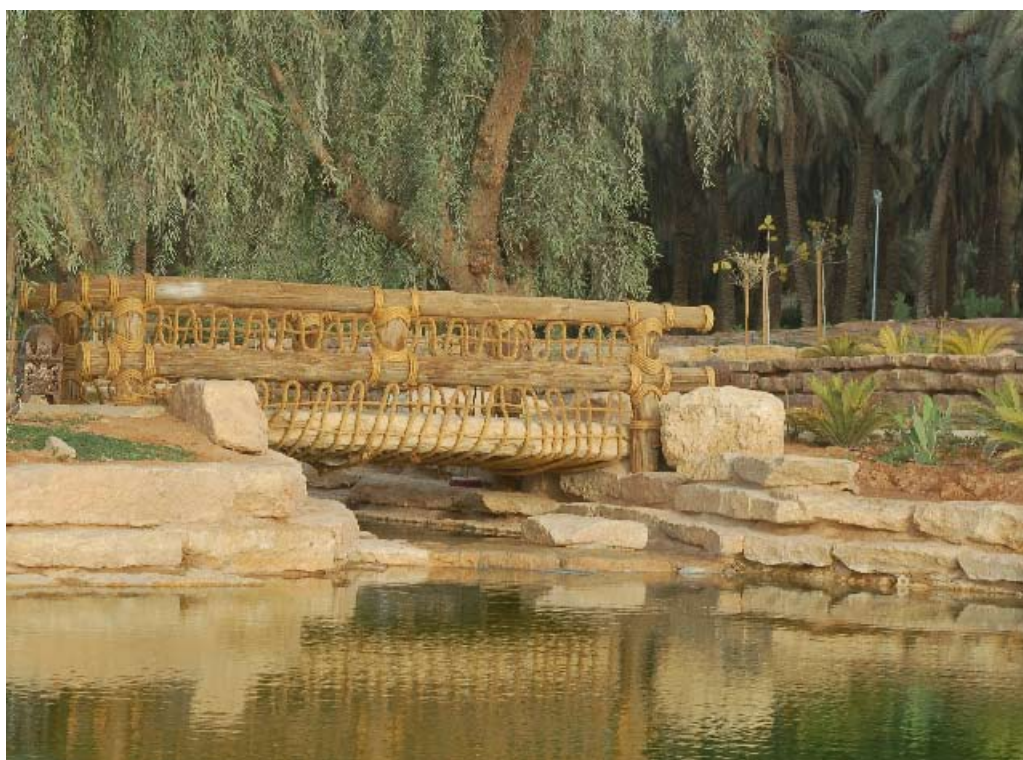

01

02

03

04

RECREATIONAL FARM

The land was intended to be a leisure garden used only on weekends. The traditional farm was transformed into a recreation spot with main elements as water, plantation and a big terrace for the client's gatherings. Key elements are the large, deep natural pond in front of the house and the swimming pool at the back. Organic design forms express the client's wish for natural design. Locally mined rocks are used to form walls and special arrangements. Existing old trees and palms have been integrated successfully into the new landscape. The garden's great scenery convinced the client to move from his town house to the farm for his daily living.

01 Swimming pool 02 Site plan 03 Bridge at main entrance
04 Water fall 05 Main access to the farm house

05

INTERNATIONAL ENERGY FORUM AUTHORITY

The clear design language which forms the landscape of this building is rare in today's Riyadh. Mainly simple forms and few materials are used by the designer. The low level plantation enhances building's sense of ease, making it appear to float on a green carpet. Around the terrace larger lawns are arranged to provide sufficient space during receptions and gatherings. Different materials in the colors black, blue and red symbolize different energy resources. The black one represents oil and coal, the blue one stands for water and the sparkling red for lightning and fire. The selected illumination enhances the beauty of the garden and the building.