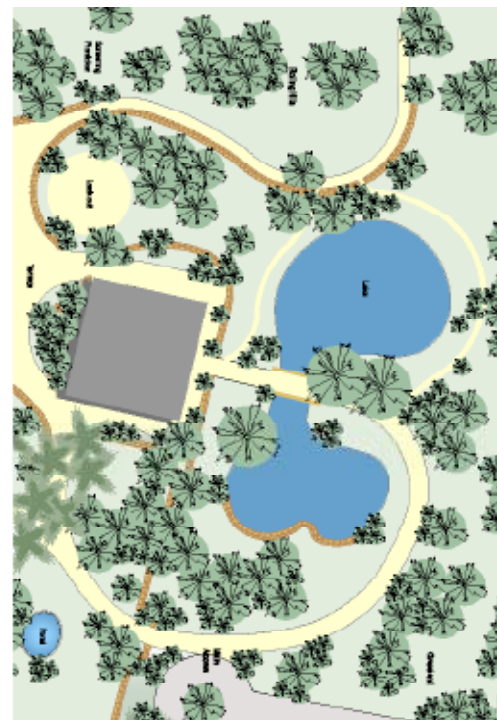

01

02

03

04

RECREATIONAL FARM

The land was intended to be a leisure garden used only on weekends. The traditional farm was transformed into a recreation spot with main elements as water, plantation and a big terrace for the client's gatherings. Key elements are the large, deep natural pond in front of the house and the swimming pool at the back. Organic design forms express the client's wish for natural design. Locally mined rocks are used to form walls and special arrangements. Existing old trees and palms have been integrated successfully into the new landscape. The garden's great scenery convinced the client to move from his town house to the farm for his daily living.

01 Swimming pool 02 Site plan 03 Bridge at main entrance
04 Water fall 05 Main access to the farm house

05

INTERNATIONAL ENERGY FORUM AUTHORITY

The clear design language which forms the landscape of this building is rare in today's Riyadh. Mainly simple forms and few materials are used by the designer. The low level plantation enhances building's sense of ease, making it appear to float on a green carpet. Around the terrace larger lawns are arranged to provide sufficient space during receptions and gatherings. Different materials in the colors black, blue and red symbolize different energy resources. The black one represents oil and coal, the blue one stands for water and the sparkling red for lightning and fire. The selected illumination enhances the beauty of the garden and the building.

01 Site plan 02 Greenery beside main building 03 Main entrance 04 Night view of front side garden

01

02

03

04

CITY	Riyadh
COUNTRY	Kingdom of Saudi Arabia
REGION	Asia
TYPOLGY	Institutional garden (9,000 m ²)
COMPLETION	2005
CLIENT	Riyadh Development Authority
OTHER CREATIVES	Omraniya & Associates Riyadh
LANDSCAPING	KLA - Kamphans Landscape Architecture