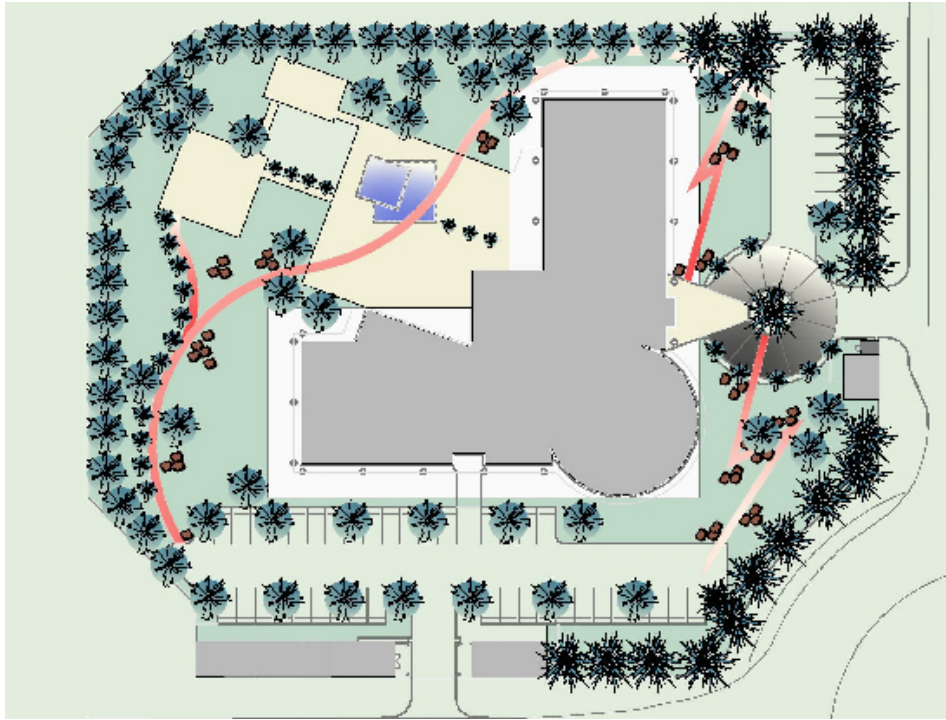

01

02

03

04

RECREATIONAL FARM

The land was intended to be a leisure garden used only on weekends. The traditional farm was transformed into a recreation spot with main elements as water, plantation and a big terrace for the client's gatherings. Key elements are the large, deep natural pond in front of the house and the swimming pool at the back. Organic design forms express the client's wish for natural design. Locally mined rocks are used to form walls and special arrangements. Existing old trees and palms have been integrated successfully into the new landscape. The garden's great scenery convinced the client to move from his town house to the farm for his daily living.

01 Swimming pool 02 Site plan 03 Bridge at main entrance
04 Water fall 05 Main access to the farm house

05

INTERNATIONAL ENERGY FORUM AUTHORITY

The clear design language which forms the landscape of this building is rare in today's Riyadh. Mainly simple forms and few materials are used by the designer. The low level plantation enhances building's sense of ease, making it appear to float on a green carpet. Around the terrace larger lawns are arranged to provide sufficient space during receptions and gatherings. Different materials in the colors black, blue and red symbolize different energy resources. The black one represents oil and coal, the blue one stands for water and the sparkling red for lightning and fire. The selected illumination enhances the beauty of the garden and the building.